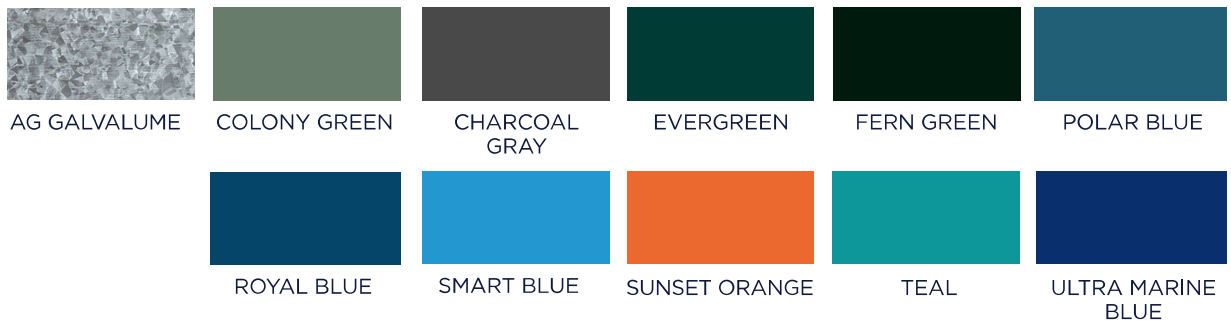

STANDARD COLORS

SPECIALTY COLORS (TIER 1)

PRICING TIERS
An upcharge will be applied to all specialty door colors on all door models.

SPECIALTY COLORS (TIER 2)

SPECIALTY COLORS (TIER 3)

SPECIALTY COLORS (TIER 4)

PLEASE NOTE: All color images are provided to assist in branding and marketing processes, and are not a guarantee of exact color match. For actual paint matching codes for the Home Depot, please reference the specific color chart on the Janus website.